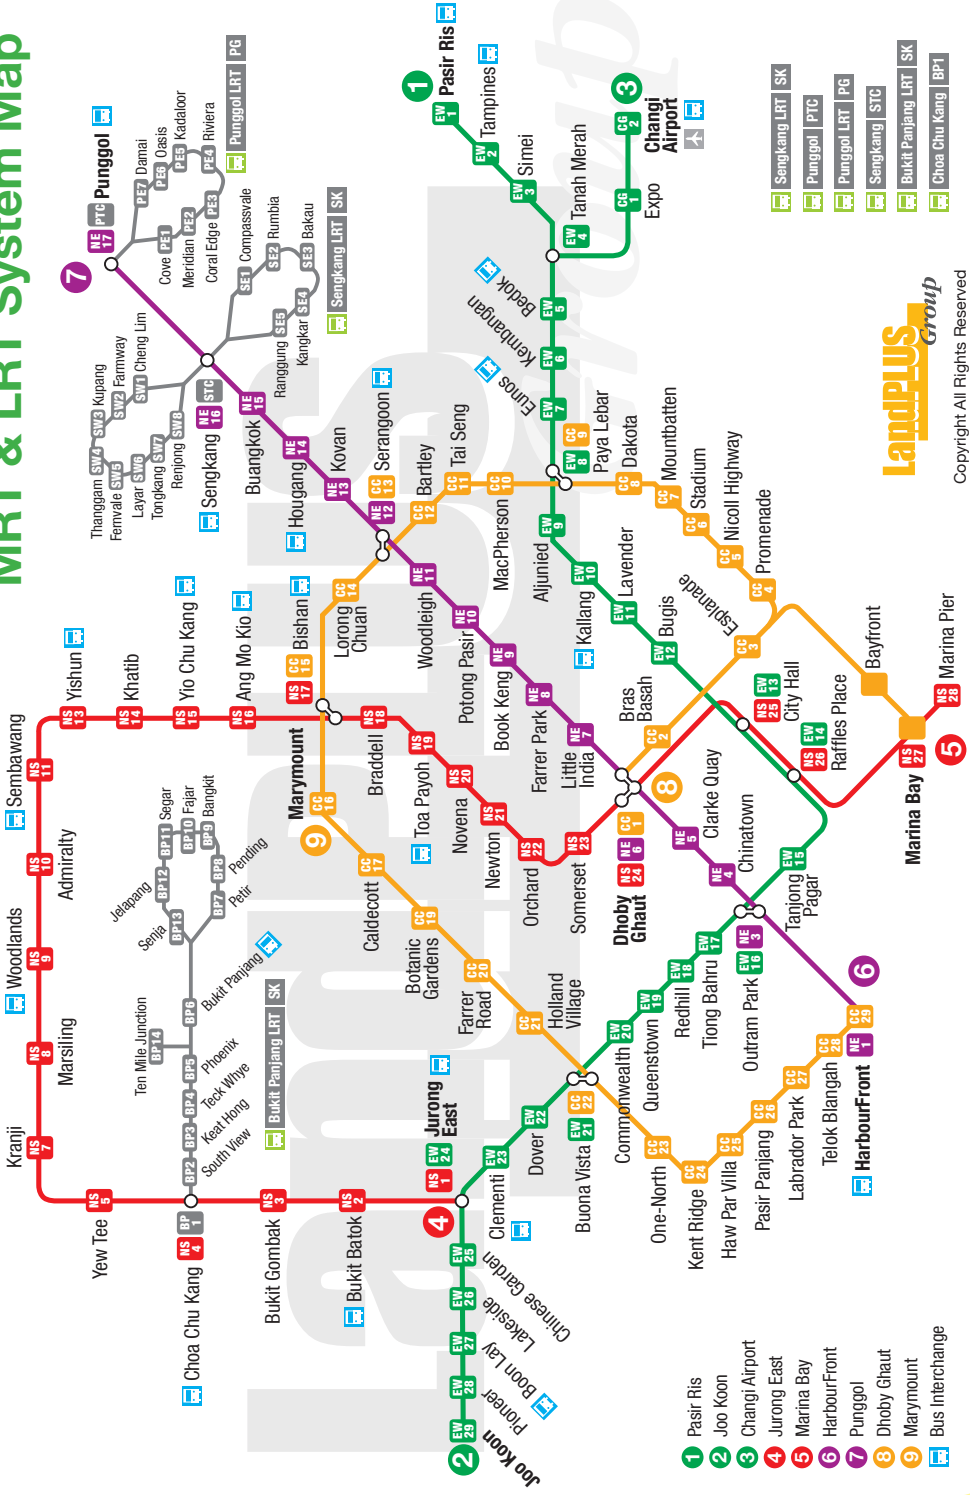

MRT & LRT System Map

- 1 Pasir Ris
 - 2 Joo Koon
 - 3 Changi Airport
 - 4 Jurong East
 - 5 Marina Bay
 - 6 HarbourFront
 - 7 Ponggol
 - 8 Dhoby Ghaut
 - 9 Marymount
- Bus Interchange

- Sengkang LRT SK
- Punggol PTC
- Punggol LRT PG
- Sengkang STC
- Bukit Panjang LRT BK
- Choa Chu Kang BCP